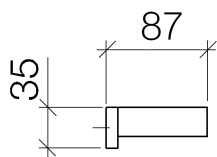

Sink - LULU

Towel ring angular - polished chrome

Article number: 83 200 710-00

- Width 7-1/8"
- Height 1-3/8"
- 3-3/8" Projection

polished chrome

Dimensional drawing

All dimensions in mm / inch = mm x 0,0394

Sink - LULU

Towel ring angular - polished chrome

Article number: 83 200 710-00

Sink - LULU

Towel ring angular - polished chrome

Article number: 83 200 710-00

Other surface finishes

platinum matte

Number	Item Number	Designation	Number of units
1	05 17 20 718 00 90	fixing set	2
2	90 30 30 059 00 90	screw	2
3	08 17 71 502-00	holder	1
4	04 31 11 112 00 90	pin	2
5	08 17 71 552-00	holder	1