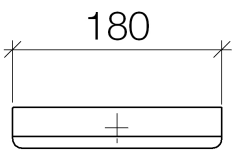

Sink - LULU

Towel ring angular - polished chrome

Article number: 83 200 710-00

- Width 7-1/8"
- Height 1-3/8"
- 3-3/8" Projection

polished chrome

Dimensional drawing

All dimensions in mm / inch = mm x 0,0394

Sink - LULU

Towel ring angular - polished chrome

Article number: 83 200 710-00

Sink - LULU

Towel ring angular - polished chrome

Article number: 83 200 710-00

Other surface finishes

platinum matte