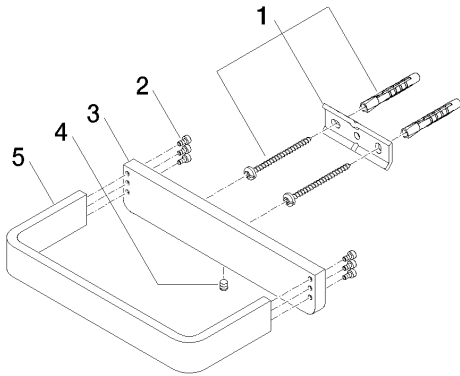

Sink - LULU

Towel ring angular - polished chrome

Article number: 83 200 710-00

- Width 7-1/8"
- Height 1-3/8"
- 3-3/8" Projection

polished chrome

Dimensional drawing

All dimensions in mm / inch = mm x 0,0394

Sink - LULU

Towel ring angular - polished chrome

Article number: 83 200 710-00

Sink - LULU

Towel ring angular - polished chrome

Article number: 83 200 710-00

Other surface finishes

platinum matte

Number	Item Number	Designation	Number of units
1	05 17 20 718 00 90	fixing set	2
2	90 30 30 059 00 90	screw	2
3	08 17 71 502-00	holder	1
4	04 31 11 112 00 90	pin	2
5	08 17 71 552-00	holder	1